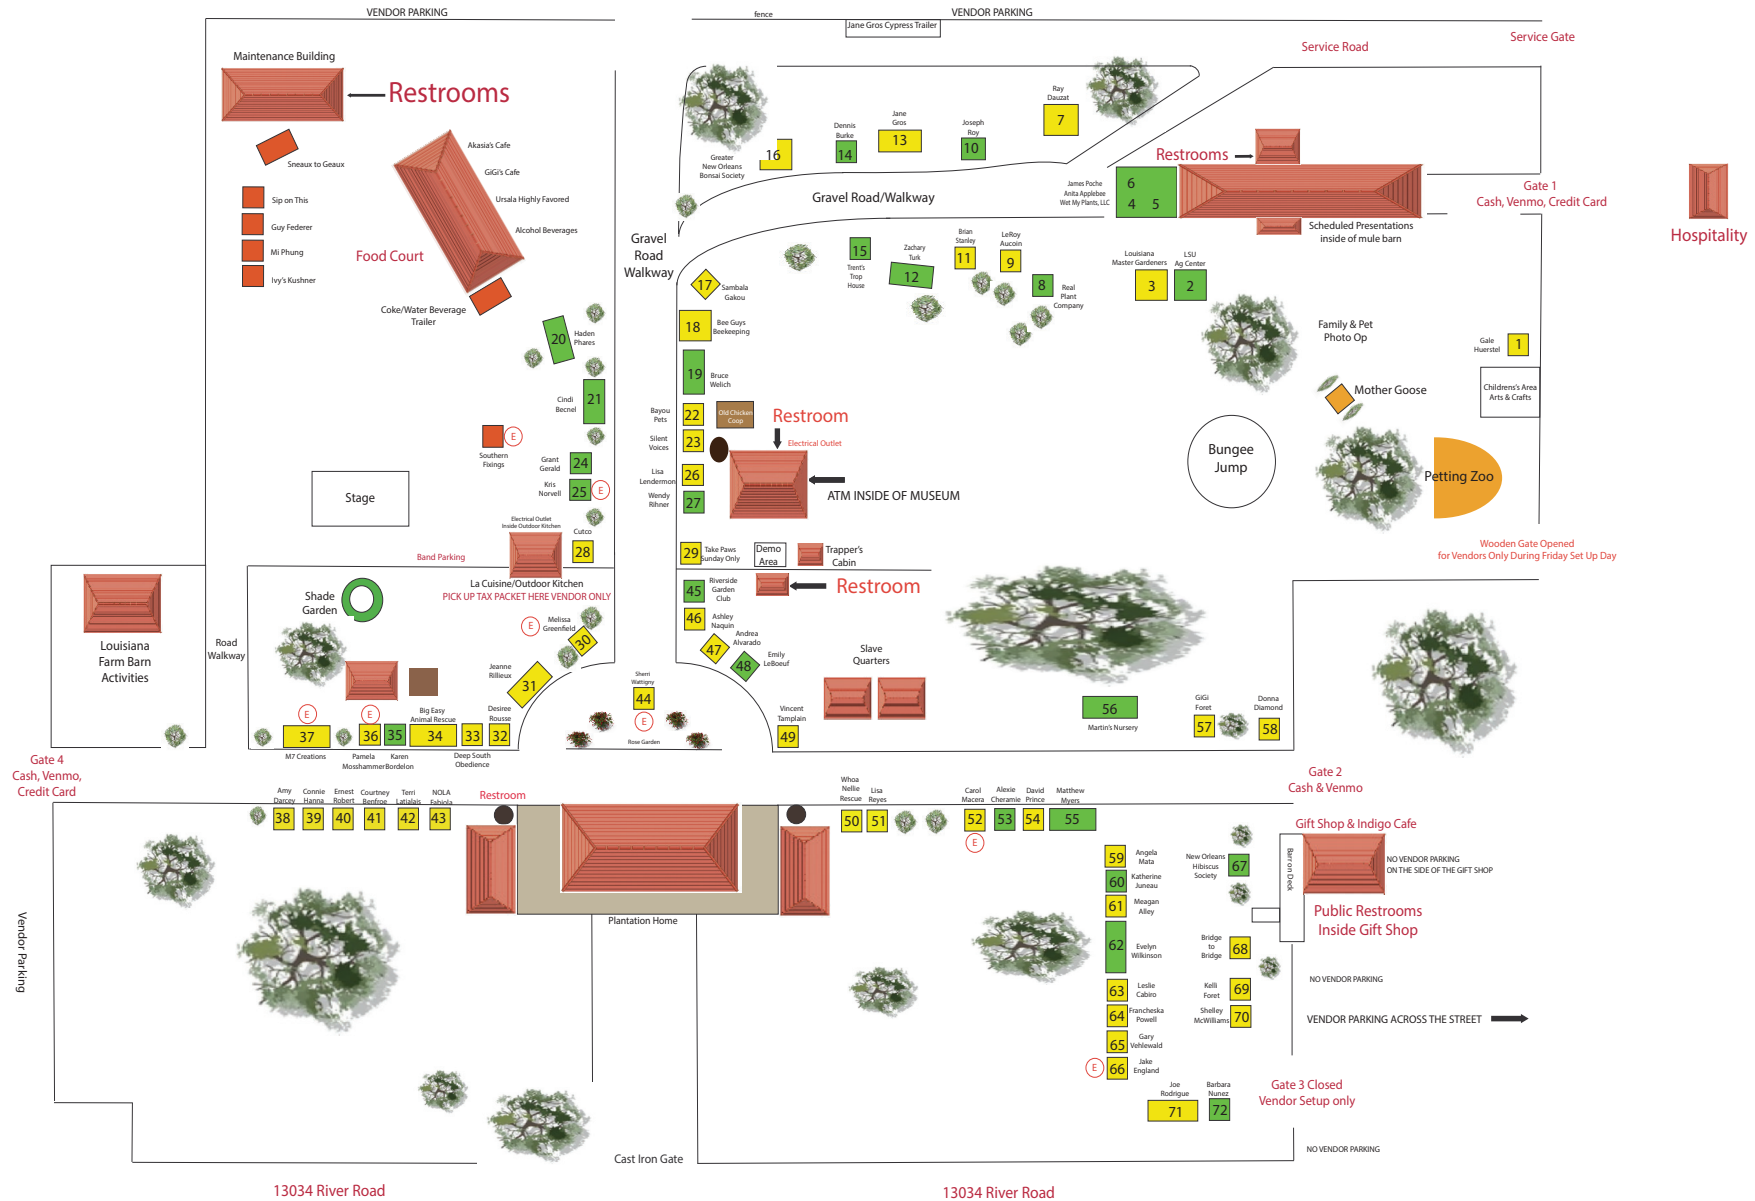

Sponsored by:

John F. Maggiore, Jr.

CERTIFIED PUBLIC ACCOUNTANT
47133 MONTICELLO DRIVE
HAMMOND, LOUISIANA 70401

Map of Grounds & Vendor Location

- 1 Gale Huerstel - Face Painting
- 2 LSU Ag Center - Variety of Plants, Education
- 3 Interactive Wetland Ecology Display
- 4 Wet My Plants, LLC - Rare & Unusual Cacti, Euphorbia, Succulents
- 5 Anita's Tropicals - Tropicals, Monstera, Philodendron
- 6 James Poche - Plumeria, Staghorn Ferns
- 7 Ray Dauzet - Cypress Swings, Gliders, & Rockers
- 8 Real Plant Company - Monstera, Philodendron, and Pothos
- 9 LeRoy Aucoin - PVC Bird Sculptures
- 10 Joseph Roy - Monstera & Philodendron - Pet Tortoises
- 11 Brian Stanley - Garden Statues
- 12 Zackary Turk - House & shade plants
- 13 Jane Gros - Cypress Driftwood
- 14 Dennis Burke - Bonsai Trees, Pots, and Soil
- 15 Trenton Schaubhut - Trent's Trop House
- 16 Greater New Orleans Bonsai Society
- 17 Sambala Gakou - African Hats, Baskets, Ponchos
- 18 Bee Guyz, LLC - Beekeeping and Honey
- 19 Bruce Welch - Bromeliads, Exotics, Carnivorous, Monkey Tail, Crown of Thorns
- 20 Haden Phares - House, Patio, Yard Plants
- 21 Cindi Becnel - Belle Danse Orchids & Tropicals
- 22 Bayou Pets - Marketing of Bayou Pets
- 23 Silent Voices & Wildlife Rehabilitation - Promotion & Education
- 24 Grant Gerald - Fruit & Vegetable Plants, Perennials, Hanging Baskets
- 25 Kris Norwell - It's A Beautiful Life Succulent Gardens
- 26 Lisa Lendermon - L'Ollie Dog Collars, Bandannas, Accessories
- 27 Wendy Rihner - Birdgirl's Blooms - Native Plants, Louisiana Native Wildflowers
- 28 Cutco - Culinary, Garden, BBQ & Culinary Tools
- 29 Take Paws Rescue - Pet Adoption (Sunday Only)
- 30 Melissa Greenfield - Renuity - Windows, Doors, & Bathroom Remodeling
- 31 Jeanne Rilleux - NOLA Stitch - Botanical, Pet, & Louisiana Themed T-Shirts
- 32 Desiree Rousse - Flower & Jewelry Designs in Resin, Flower Preservation
- 33 Deep South Obedience - Dog Obedience Training
- 34 BEAR - Big Easy Animal Rescue - Pet Adoption
- 35 Karen Bordelon - Starter Plants & Yard Items
- 36 Pamela Mosshammer - Next Up Nutrition Drinks, Wreaths, Art
- 37 M7 Creations - Metal Yard Art & Sculptures
- 38 Amy Darcey - Pickled Vegetables
- 39 Connie Hanna - Louisiana Herb Artwork, Strawberry Trivets with Recipes
- 40 Ernest Robert - Garden Flags & Door Hangers
- 41 Courtney Benfroe - Pawsome Treats, LLC - All Natural Pet Treats, Products, Apparel
- 42 Terri Latalais - Birdfeeders, Propagating Tubes, Cutting Boards, Planters
- 43 NOLA Fabiola - Parasols, Dog Bandannas
- 44 Sherri Wattigny - Sherri's Sweet Treats
- 45 Riverside Garden Club - Plants & Education
- 46 Ashley Naquin - Bayou Paws Cafe, LLC - Pet Treats, Accessories, Pet Easter Baskets
- 47 Andrea Alvarado - Pajama Mama Botanical Earrings
- 48 Emily LeBoeuf - Blind River Soap - Spring Themed Soaps, Veggie Plants, Herb Plants, Custom Woodwork
- 49 Vincent Tamplain - Handmade Pottery
- 50 Whoa Nellie Rescue - Animal Rescue & Adoption
- 51 Lisa Reyes - Pet Wants - Healthy Pet Food, Treats, and Chews
- 52 Roasted Nuts